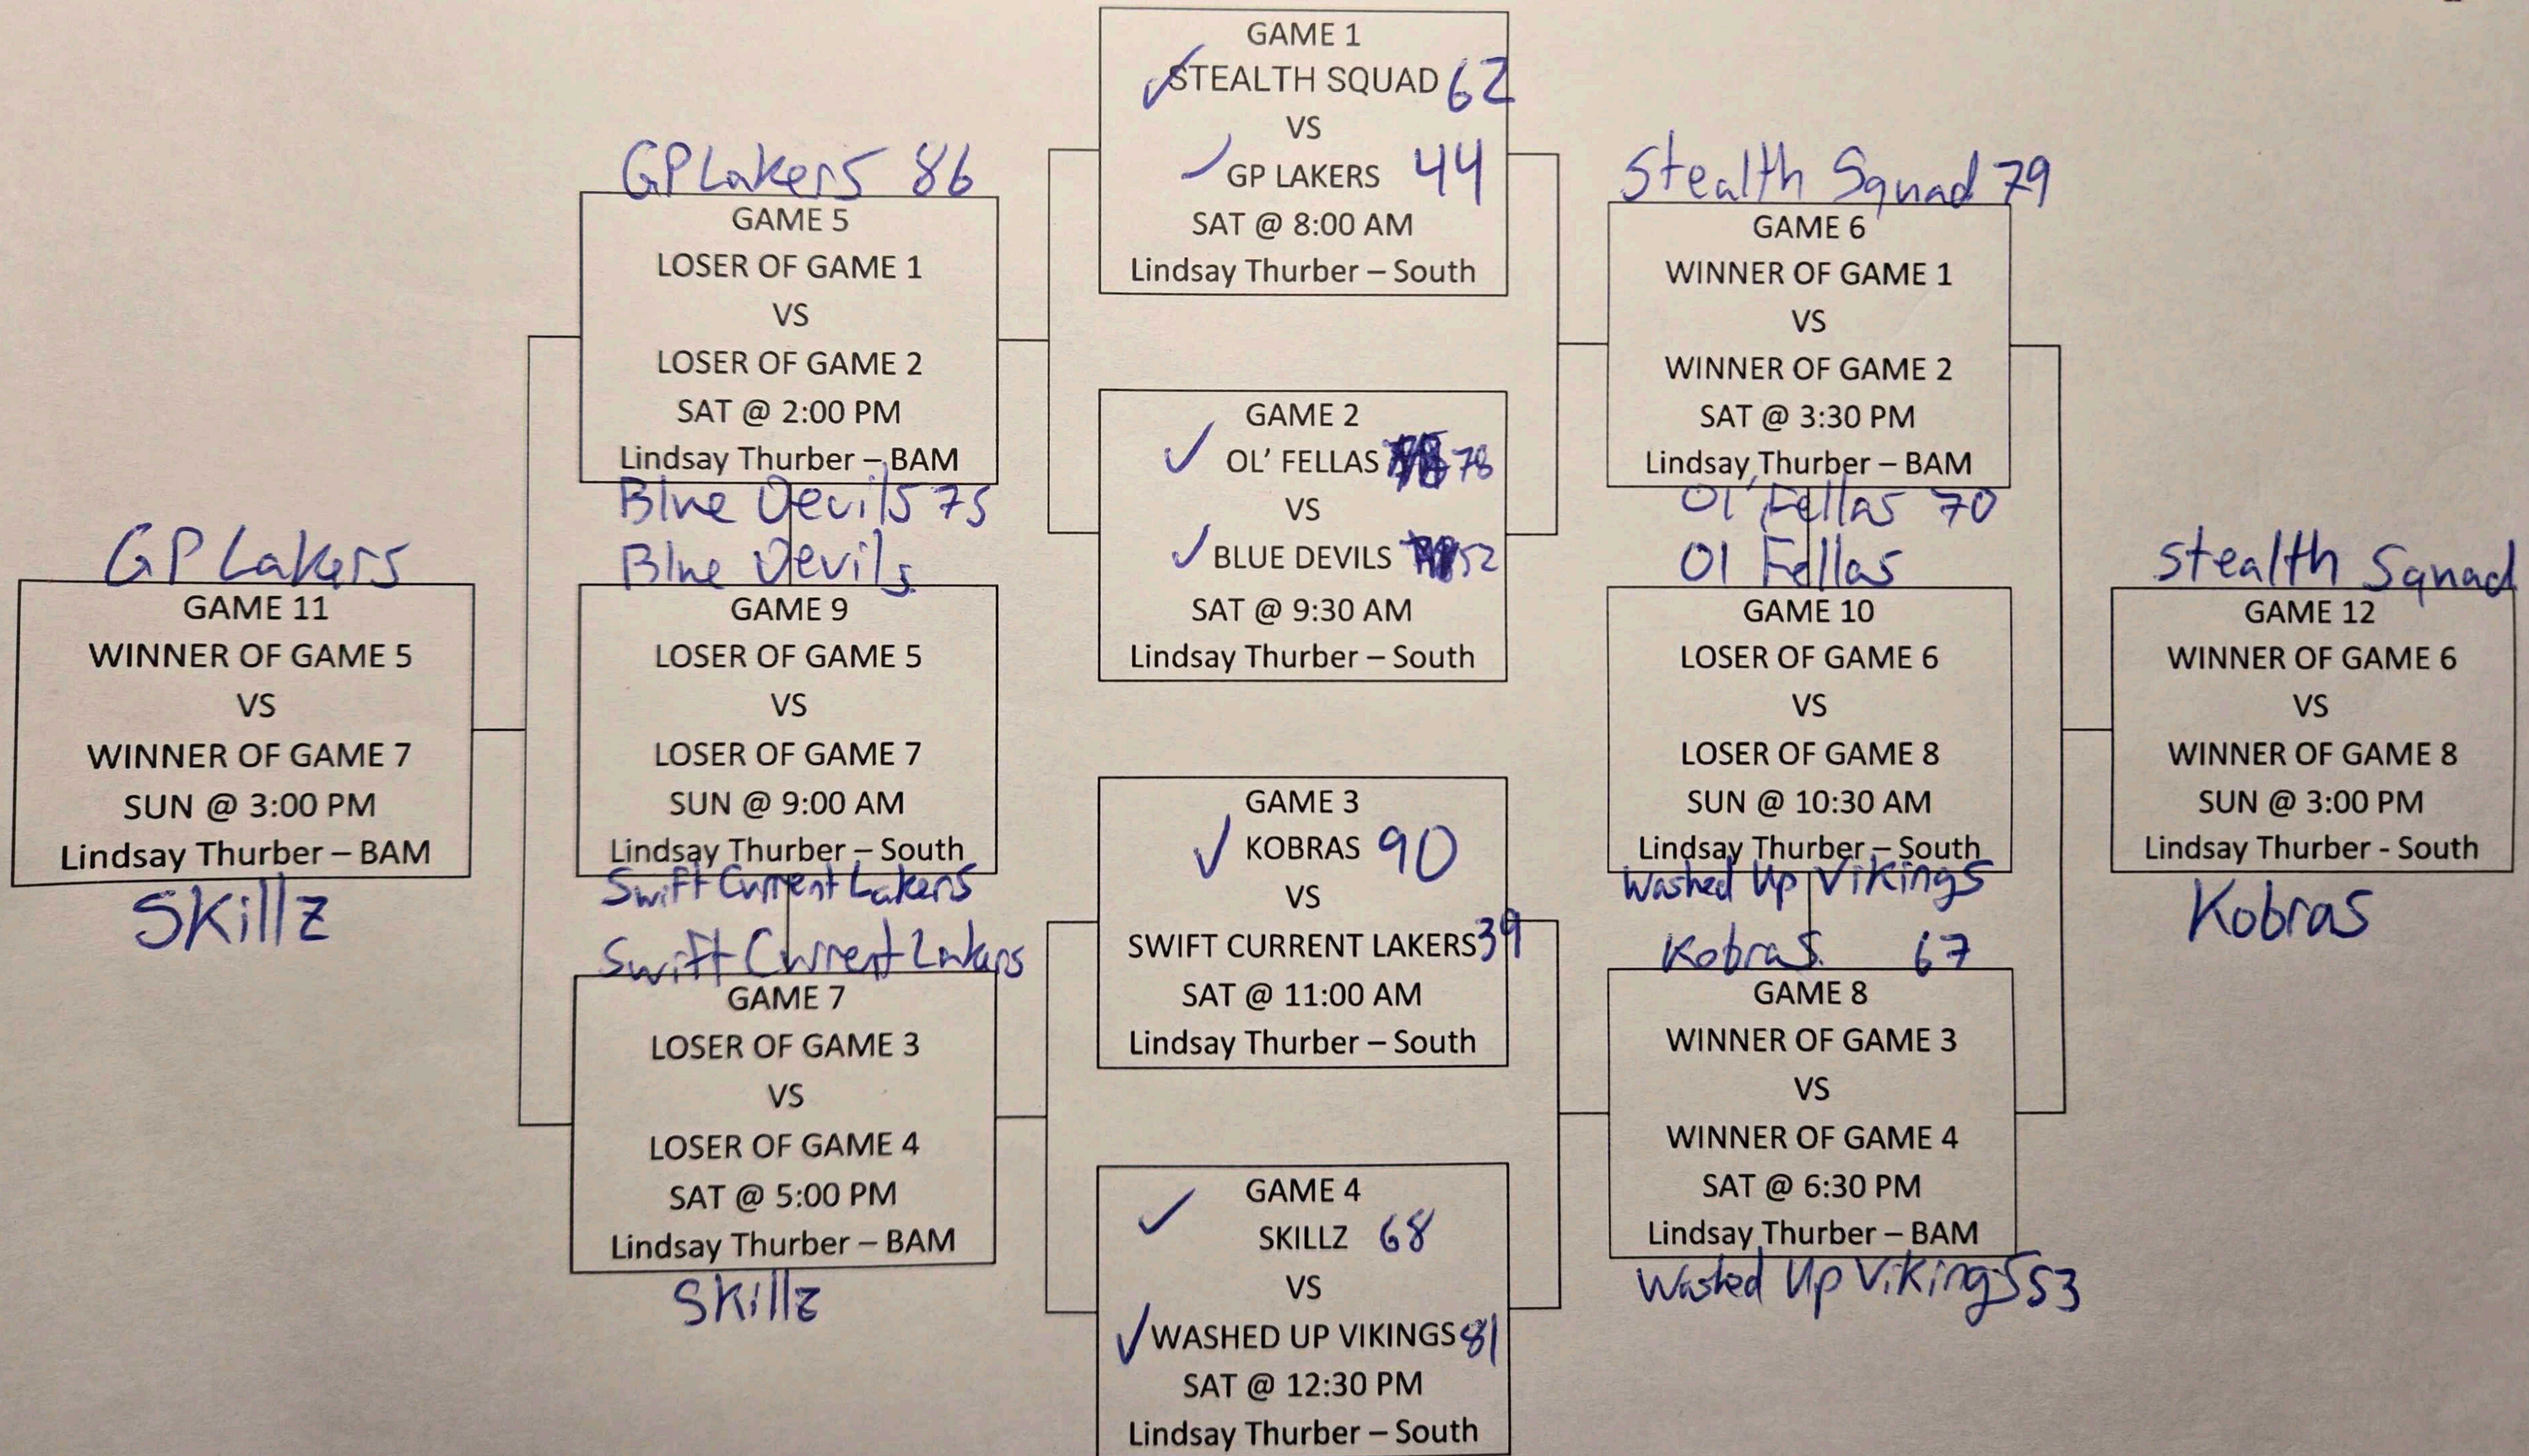

19TH ANNUAL ADULT PROVINCIAL BASKETBALL TOURNAMENT

MEN'S SEMI-COMP SCHEDULE

19TH ANNUAL ADULT PROVINCIAL BASKETBALL TOURNAMENT

MEN'S COMPETITIVE SCHEDULE

POOL A

POOL B

TEAM NAME	WINS	LOSSES	RANK
SPLASH MOUNTAIN ✓	11		①
MARGARITA MEN ✓	1	1	②
KINETIC		11	③

TEAM NAME	WINS	LOSSES	RANK
VERMILION GRIZZLIES ✓		11	③
KINGS ✓	11		①
GET BUCKETS	1	1	②

SCHEDULE

GAME	DATE	GYM	TIME	HOME	AWAY	SCORE	
1	Saturday	Lindsay Thurber – North	8:00 AM	SPLASH MOUNTAIN	MARGARITA MEN	99	62
2	Saturday	Lindsay Thurber – North	9:30 AM	VERMILION GRIZZLIES	KINGS	61	75
3	Saturday	Lindsay Thurber – North	11:00 AM	KINETIC	SPLASH MOUNTAIN	102	112
4	Saturday	Lindsay Thurber – North	12:30 PM	GET BUCKETS	VERMILION GRIZZLIES	79	59
5	Saturday	Lindsay Thurber – South	5:00 PM	MARGARITA MEN	KINETIC	88	84
6	Saturday	Lindsay Thurber – South	6:30 PM	KINGS	GET BUCKETS	91	55
7	Sunday	Lindsay Thurber – South	12:00 PM	3RD IN POOL A <i>Kinetic</i>	3RD IN POOL B <i>Vermilion Grizzlies</i>		
8	Sunday	Lindsay Thurber – South	1:30 PM	2ND IN POOL A <i>Margarita Men</i>	2ND IN POOL B <i>Get Buckets</i>		
9	Sunday	Lindsay Thurber – South	4:30 PM	1ST IN POOL A <i>Splash Mt</i>	1ST IN POOL B <i>Kings</i>