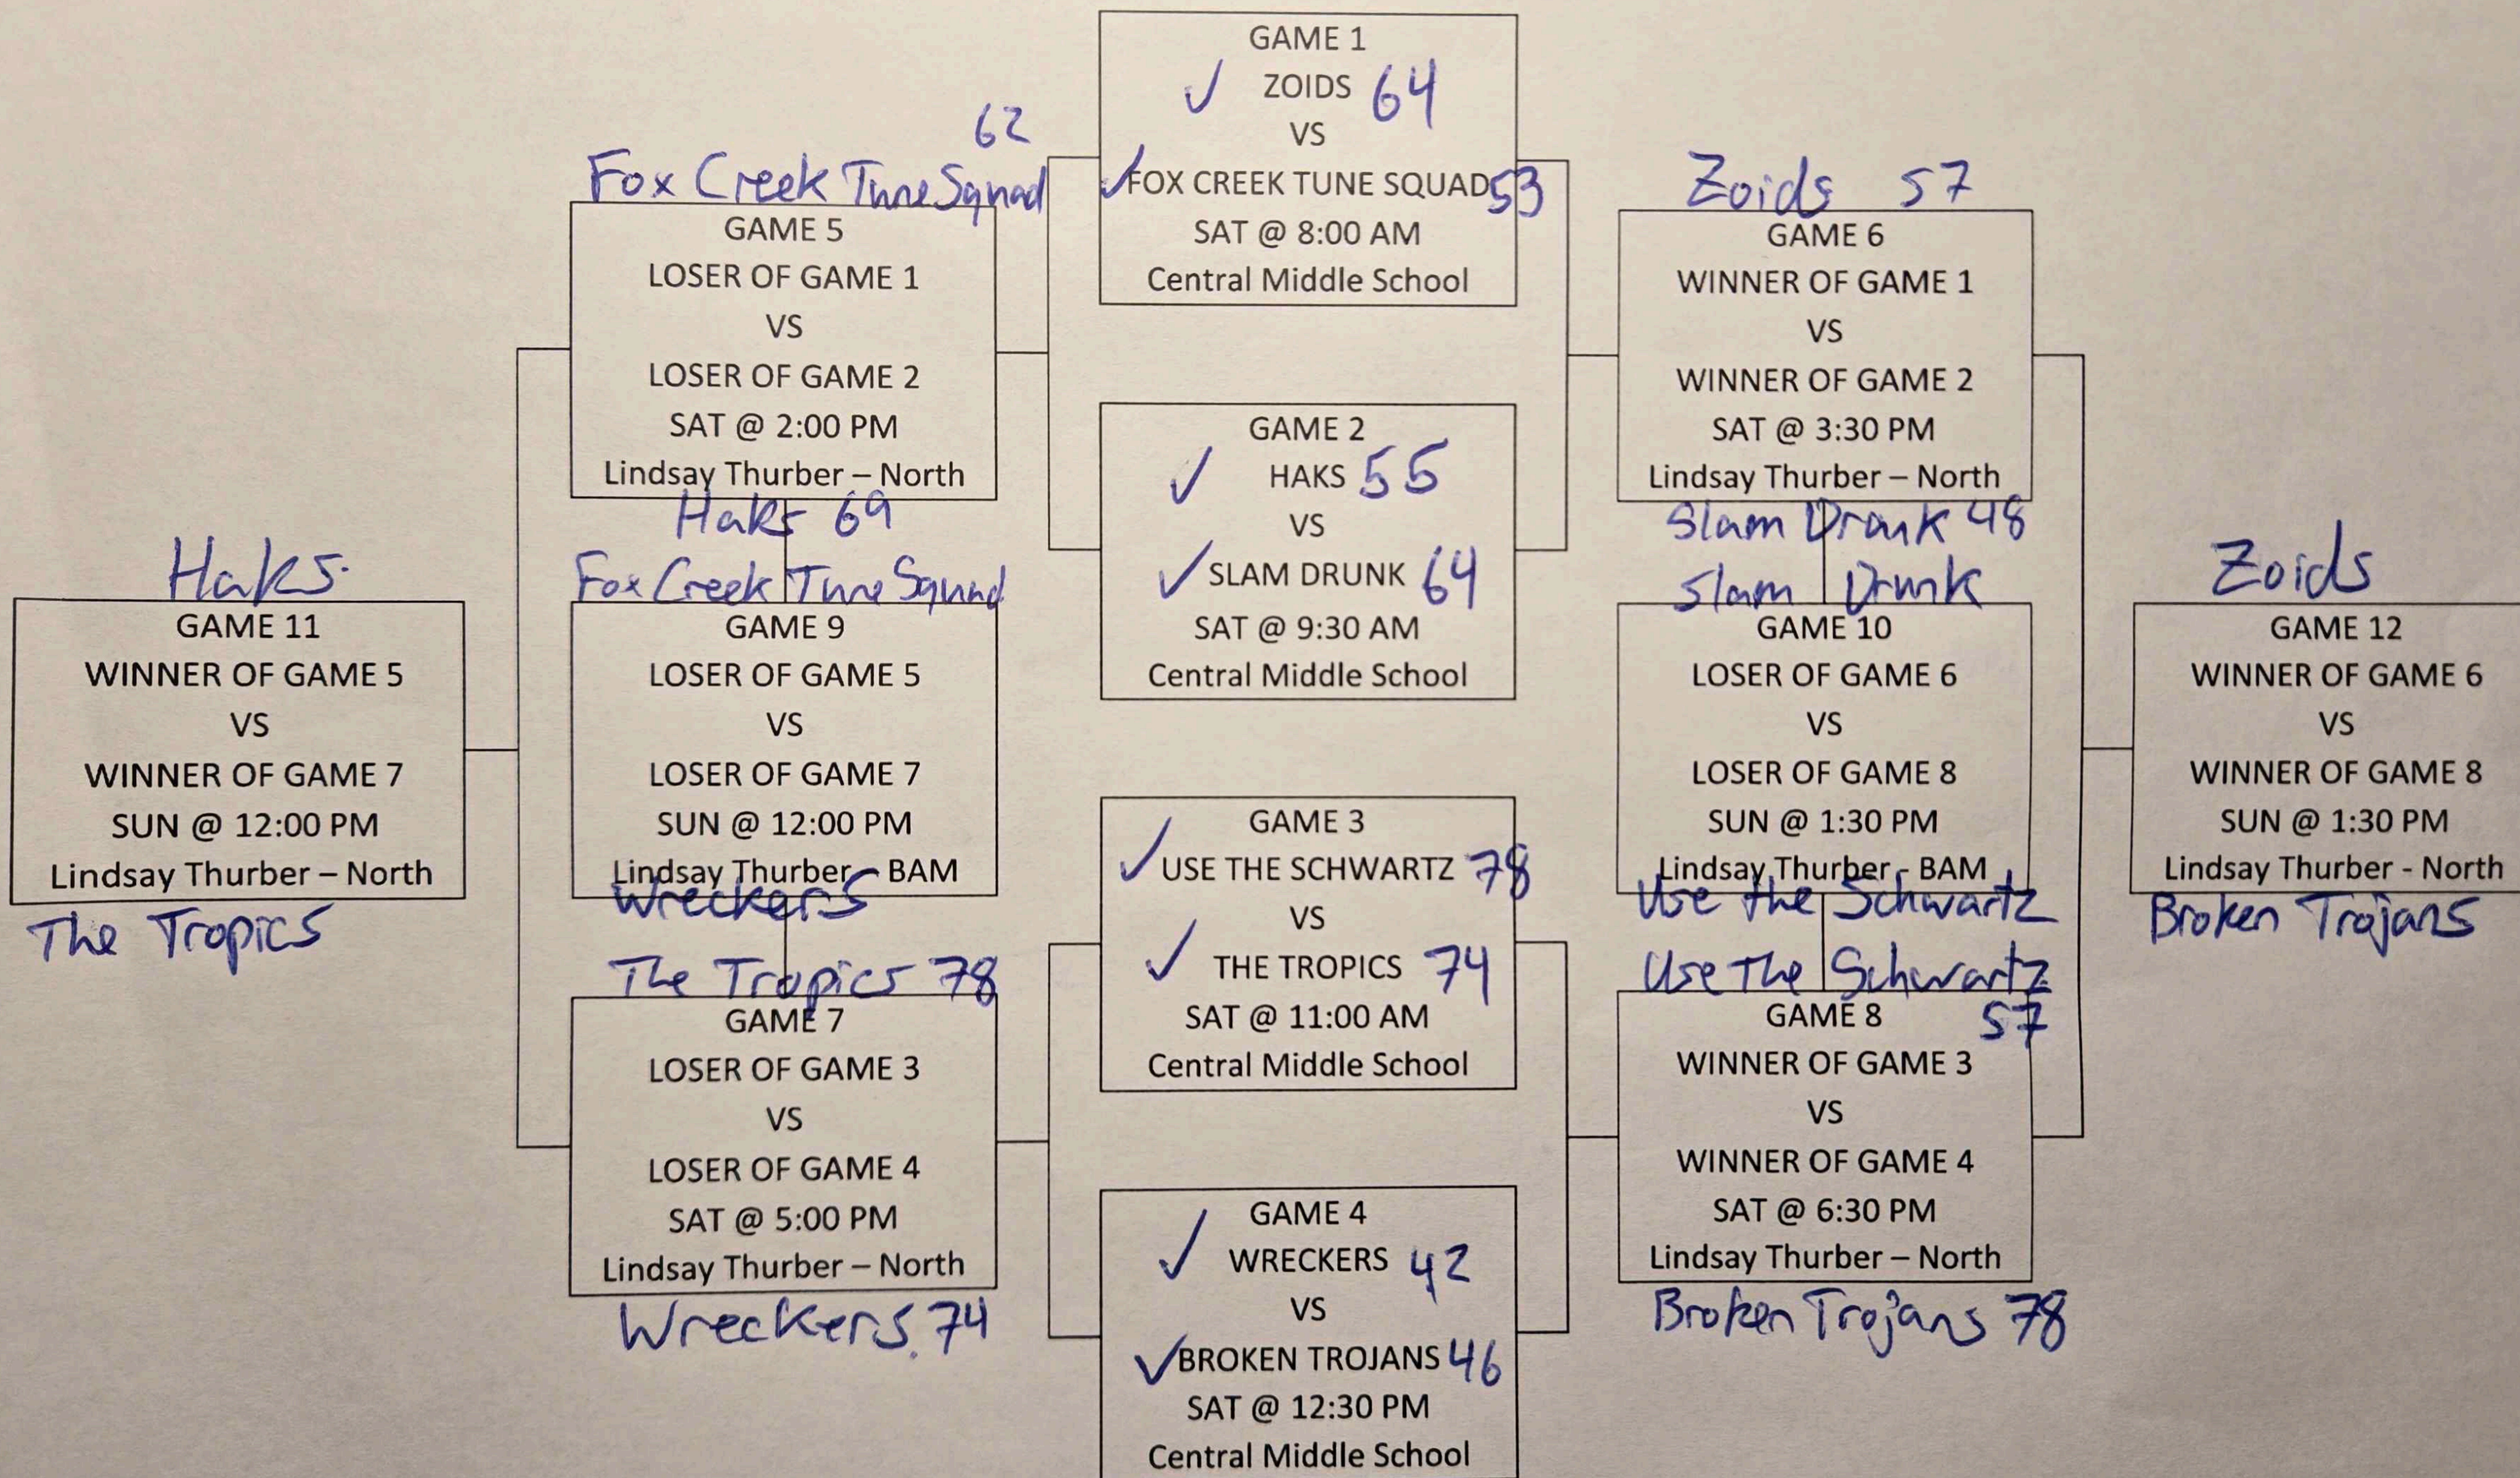

19TH ANNUAL ADULT PROVINCIAL BASKETBALL TOURNAMENT

MEN'S RECREATION SCHEDULE